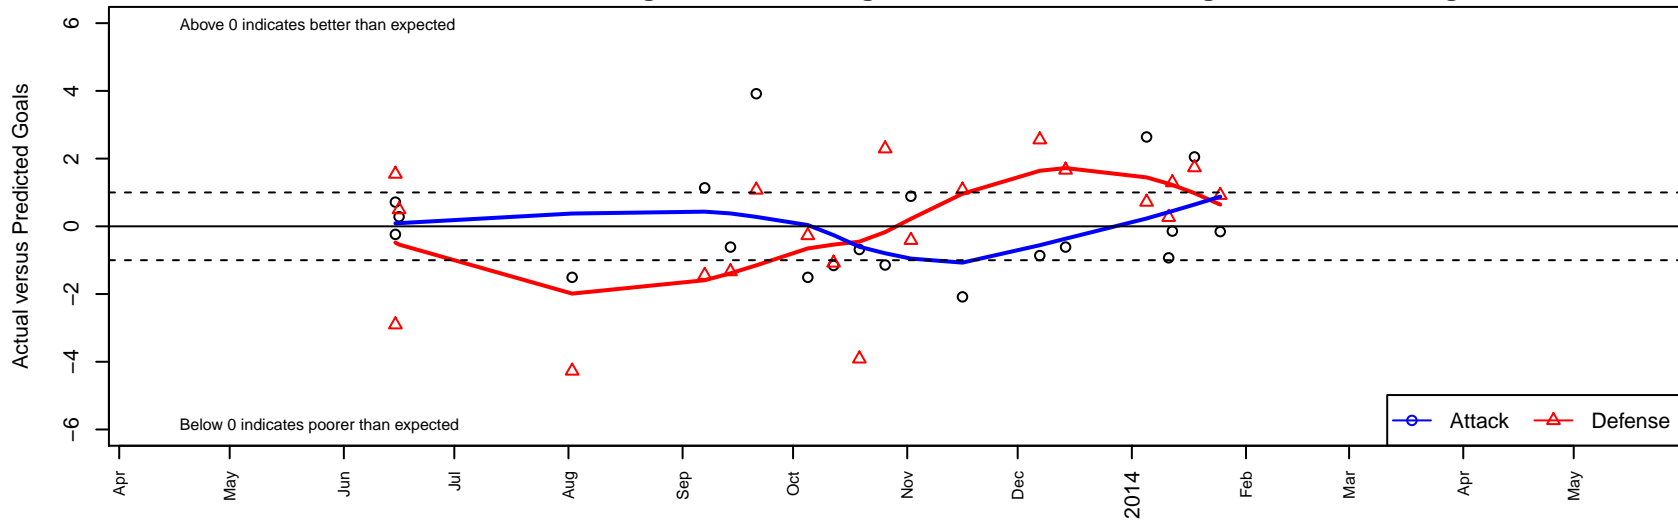

Seattle United W White B00

Seattle United Regional
 Seattle, WA
 B00 total strength=699
 attack=0.96 defense=0.52
 fall league = NPSL B13D2
 alt names used:
 Seattle United W White B00
 Seattle United W White
 Seattle United West B00 White
 SU West B00 White
 2013 Seattle United West B00 White

Venues played:
 Shoreline Classic BU13
 Marysville Strawberry Classic BU13
 NPSL B13D2
 Founders Cup B00

Seattle United W White B00
 Dots are actual minus expected GF (blue circles) and GA (red triangles).
 Blue line is smoothed change in attack strength. Red is smoothed change in defense strength.